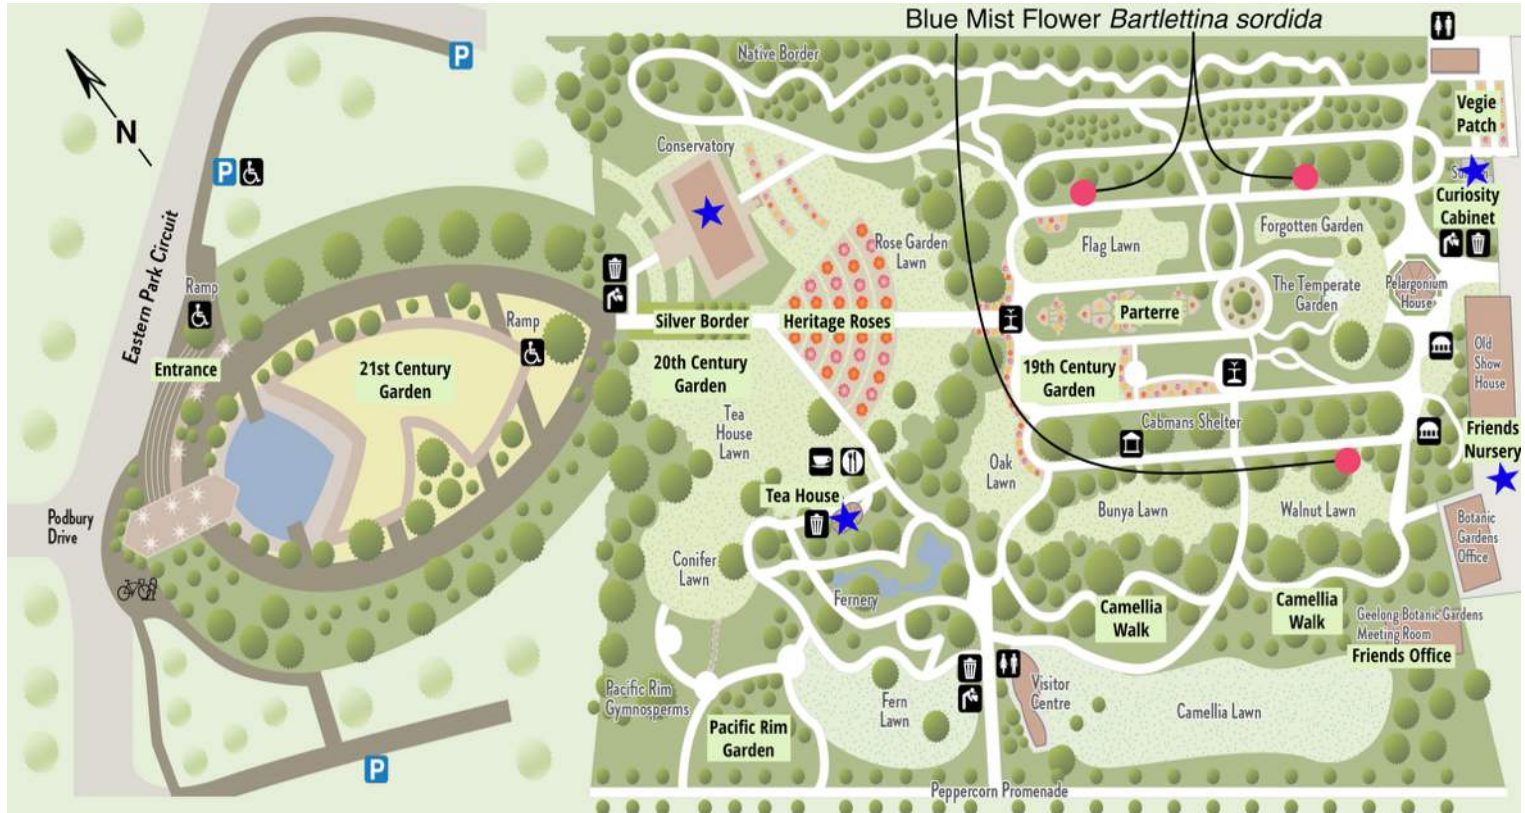

Geelong Botanic Gardens map

This information was developed by the Volunteer Guides
Friends of Geelong Botanic Gardens.
www.friendsgbg.org.au
www.geelongaustralia.com.au/gbg/